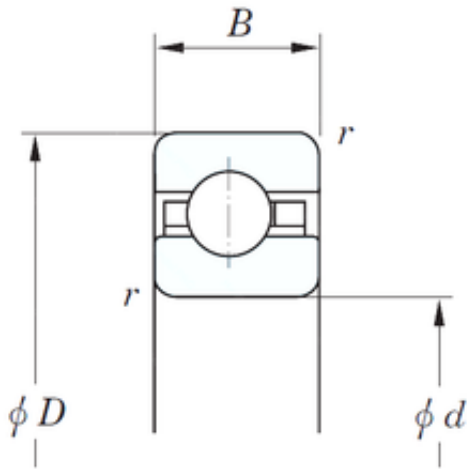

NSK BEARING CORP.OF AMERICA

KFC100 Bearing 2D drawings and 3D CAD models

KOYO KFC100 deep groove ball bearings

Bearing No. KFC100

Size	254x292.1x19.05 mm
Bore Diameter	254 mm
Outer Diameter	292,1 mm
Width	19,05 mm
d	254 mm
D	292,1 mm
B	19,05 mm
C	19,05 mm
r	2 mm
Weight	1,95 Kg
Basic dynamic load rating (C)	38,8 kN
Bearing No.	KFC100
r(min)	2
Cr	38.8
C0r	60.2
Mass(kg)	1.95